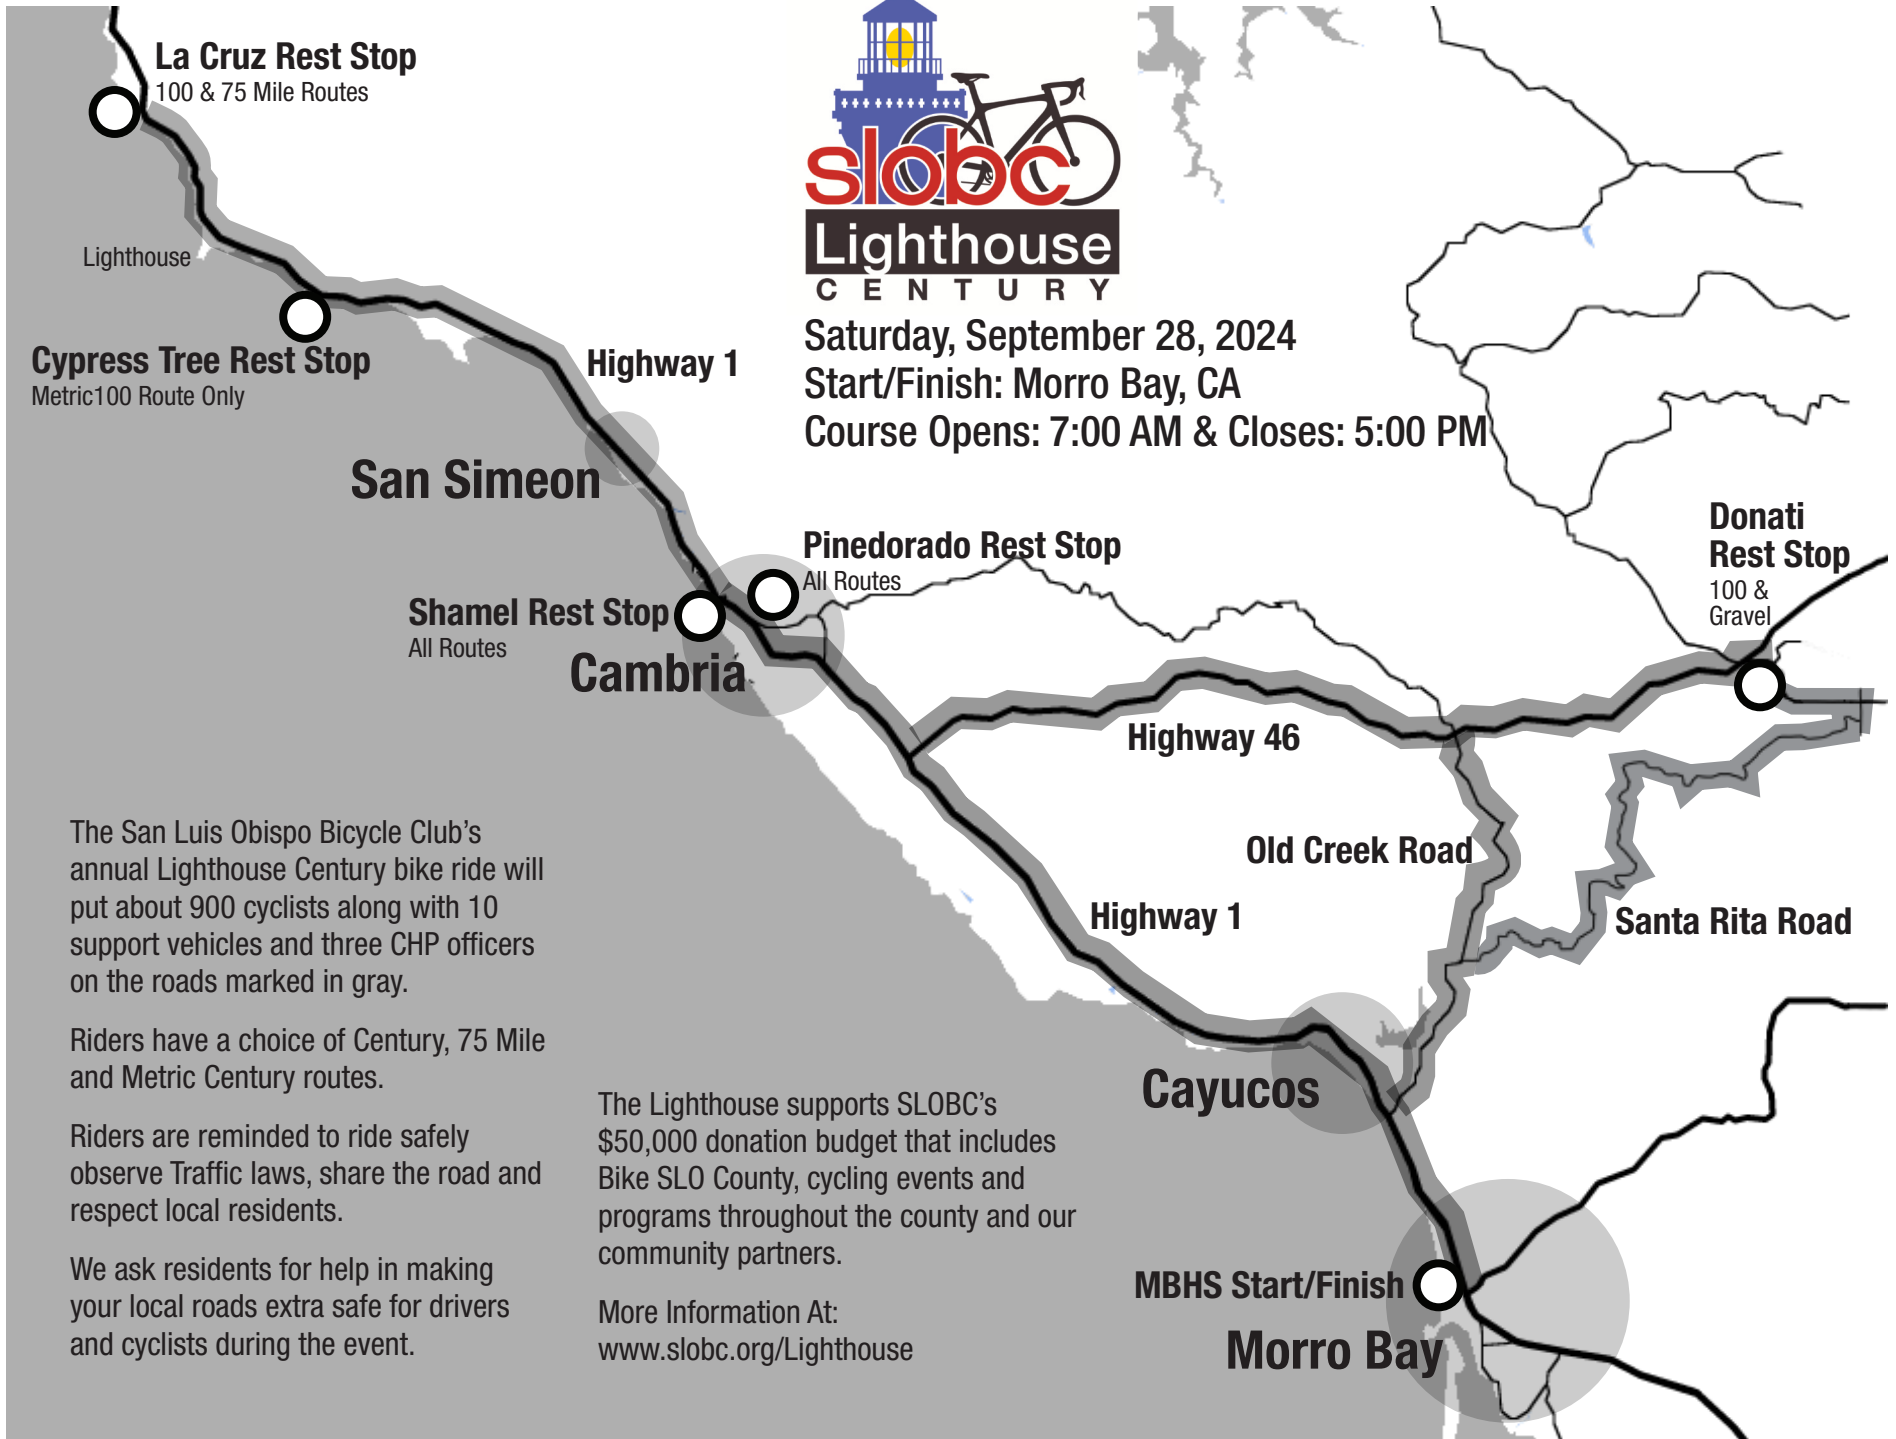

Saturday, September 28, 2024

Start/Finish: Morro Bay, CA

Course Opens: 7:00 AM & Closes: 5:00 PM

**Cypress Tree Rest Stop**  
Metric 100 Route Only

**San Simeon**

**Shamel Rest Stop**  
All Routes

**Cambria**

**Morro Bay**

The San Luis Obispo Bicycle Club's annual Lighthouse Century bike ride will put about 900 cyclists along with 10 support vehicles and three CHP officers on the roads marked in gray.

Riders have a choice of Century, 75 Mile and Metric Century routes.

Riders are reminded to ride safely observe Traffic laws, share the road and respect local residents.

We ask residents for help in making your local roads extra safe for drivers and cyclists during the event.

The Lighthouse supports SLOBC's \$50,000 donation budget that includes Bike SLO County, cycling events and programs throughout the county and our community partners.

More Information At:  
[www.slobc.org/Lighthouse](http://www.slobc.org/Lighthouse)