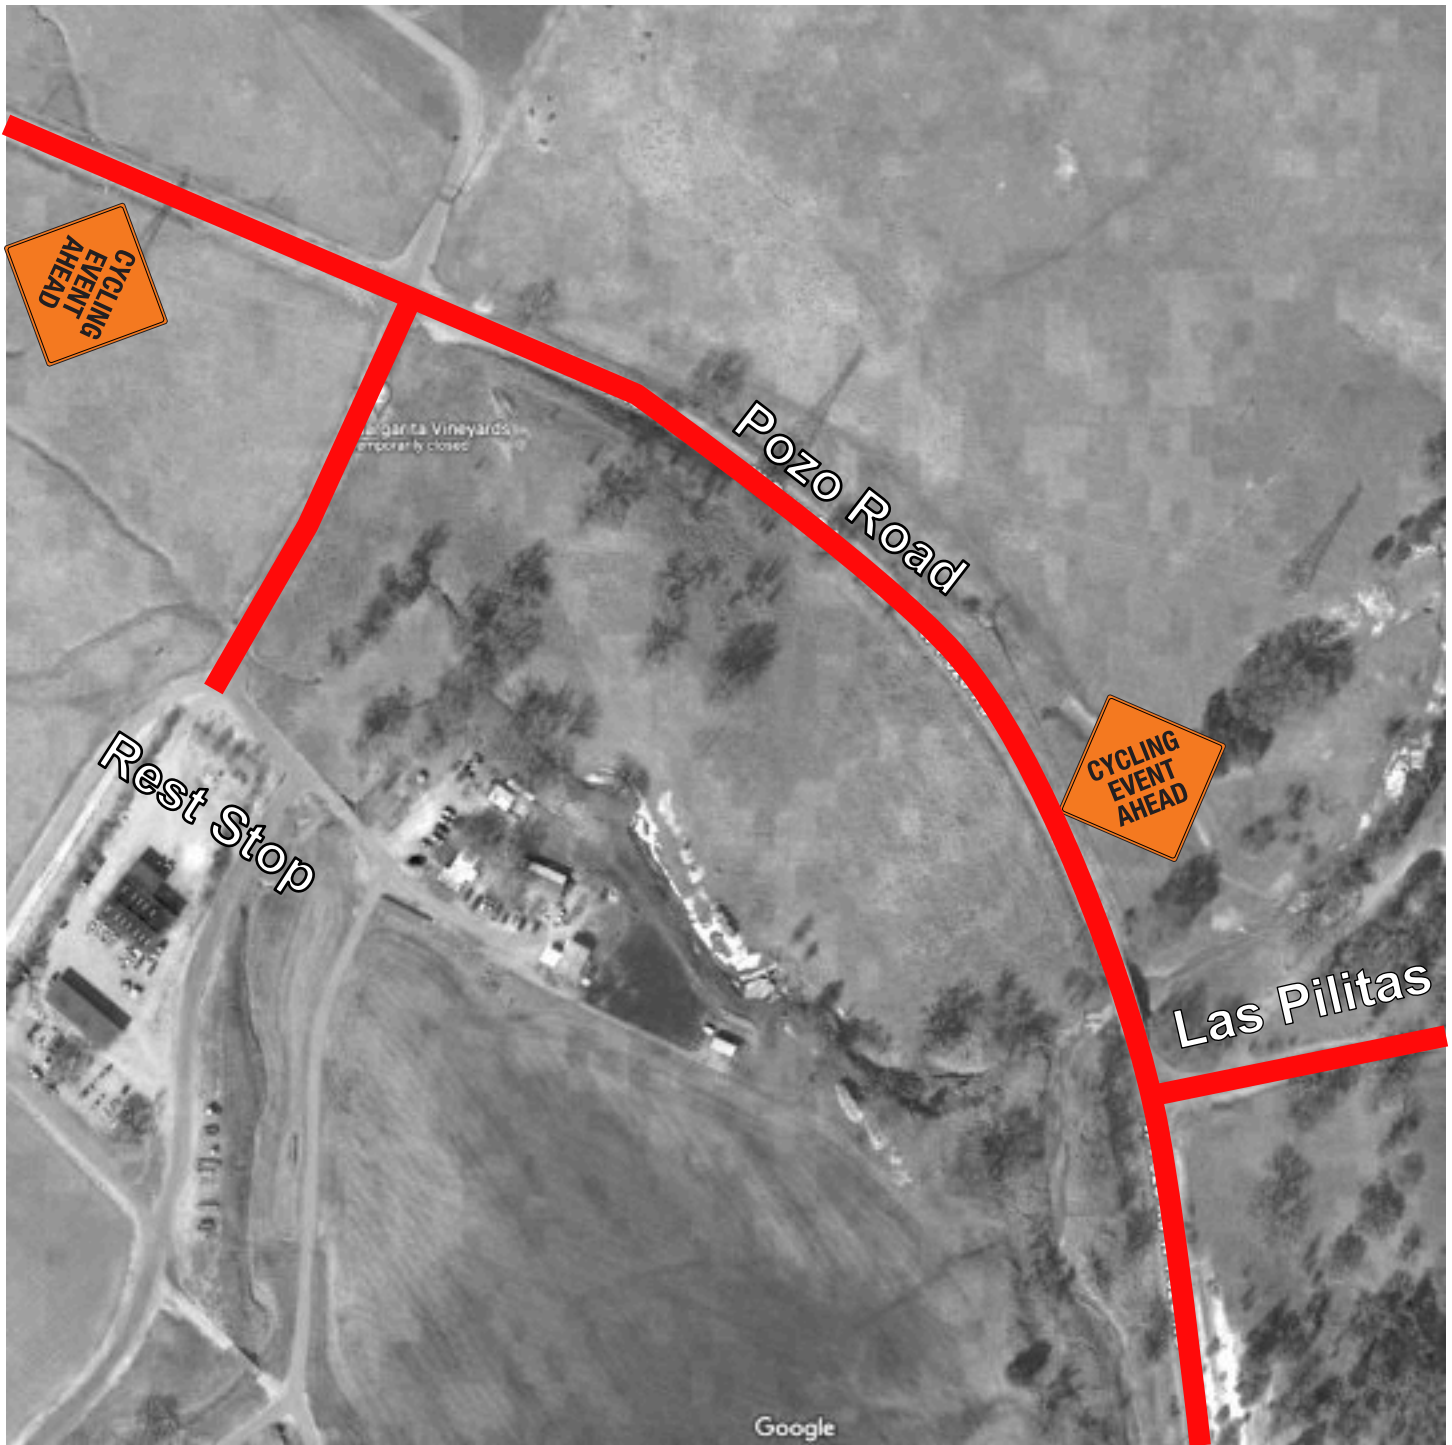

05 Pozo Road & Las Pilitas Road

- **Cycling Event Ahead**   Pozo Road   Northbound   After Las Pilitas Intersection
- **Cycling Event Ahead**   Pozo Road   Southbound   Before #5991 Entry to Rest Stop

There will be Course Marshals at the turn into the Rest Stop to warn riders of approaching traffic.