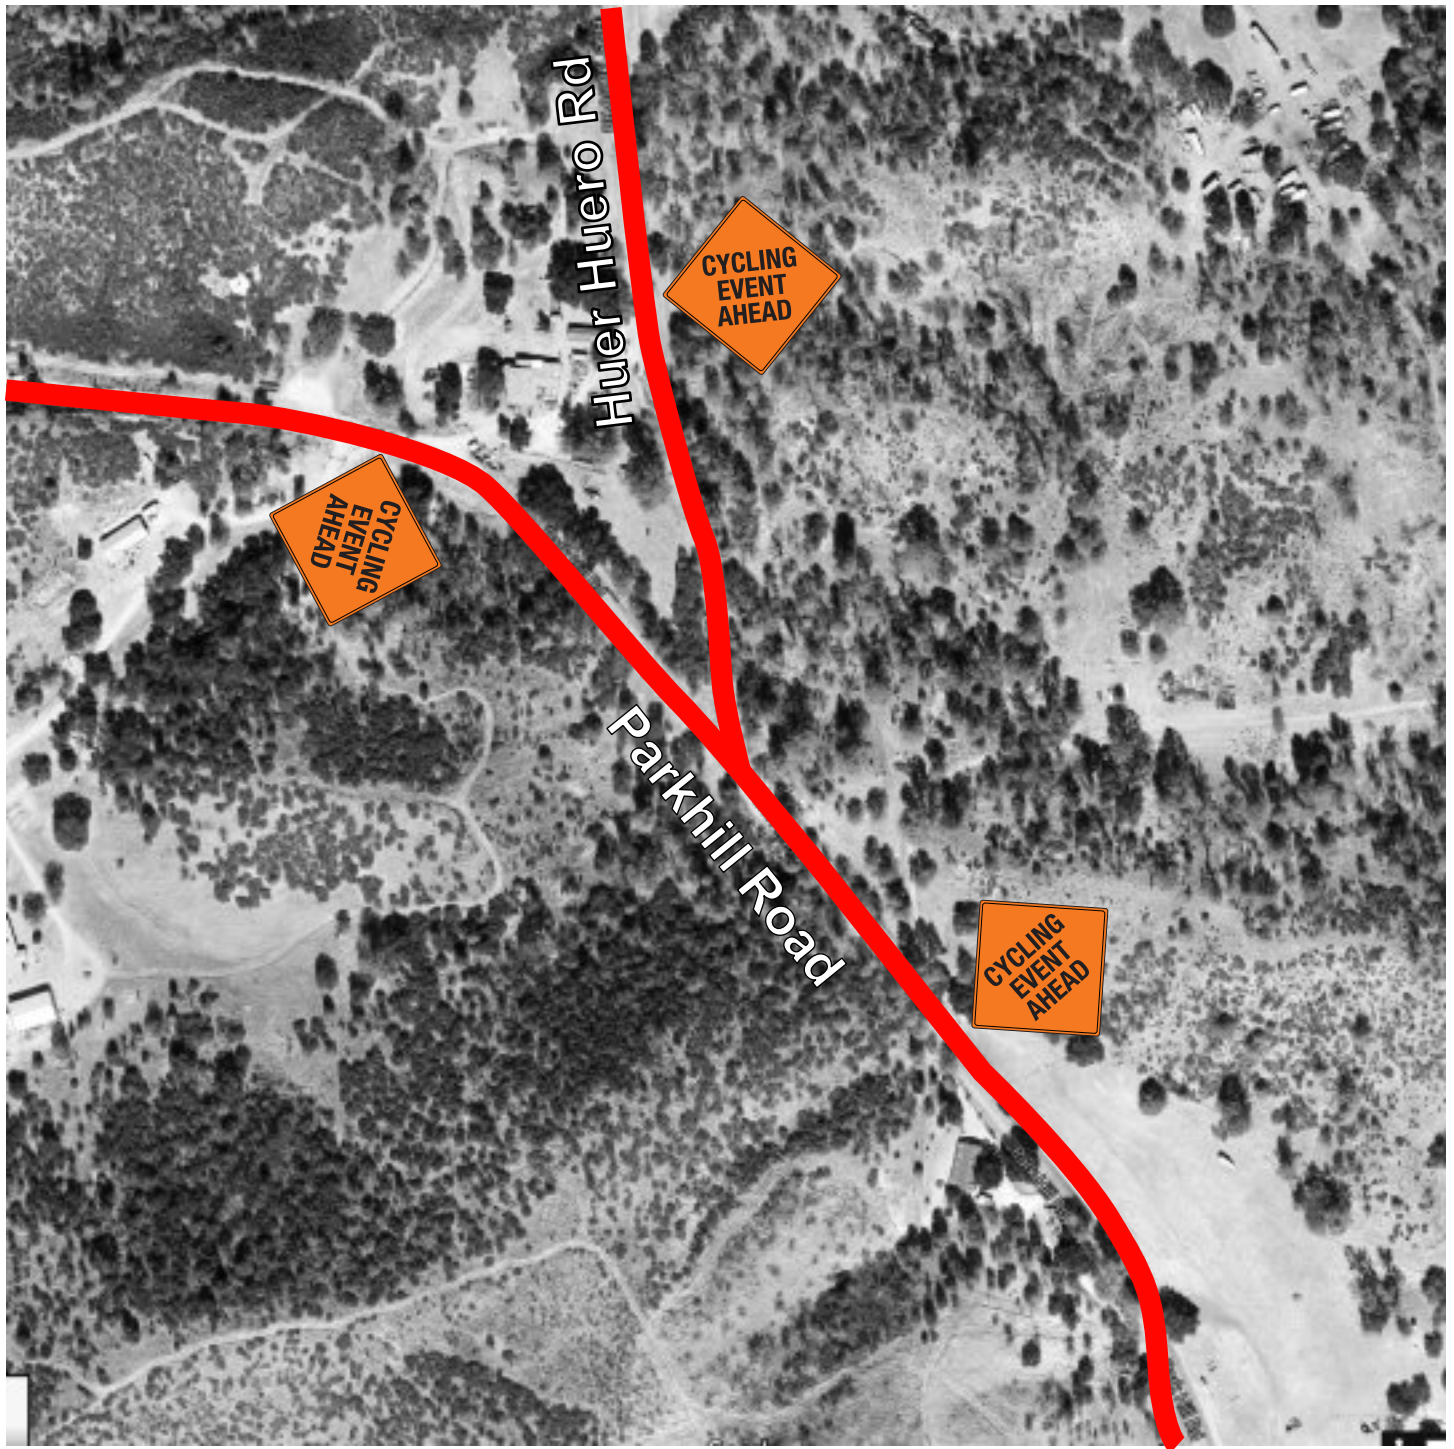

## 01 Highway 58 & O'Donovan Road

- Cycling Event Ahead Highway 58 Westbound Before Intersection
- Cycling Event Ahead O'Donovan Rd. Northbound After Intersection

## 02 Highway 58 & Huer Huero Road

- **Cycling Event Ahead** Highway 58 Eastbound Before Intersection
- **Cycling Event Ahead** Huer Huero Rd Southbound After Intersection
- **Cycling Event Ahead** Parkhill Road Northbound Before Intersection

There will be Course Marshals at this intersection to warn riders of approaching traffic.

There will be Course Marshals at this intersection to warn riders of approaching traffic and route split at next intersection.