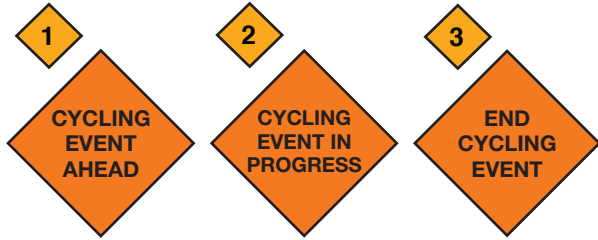

Wildflower Century Signs

Place signs as shown in the diagram and the Intersection maps..

 Refer to Intersection Map

Caltrans Signs (36" x 36")

SLOBC Signs

 Rest Stop Ahead

 Single File Please

 Rest Stop