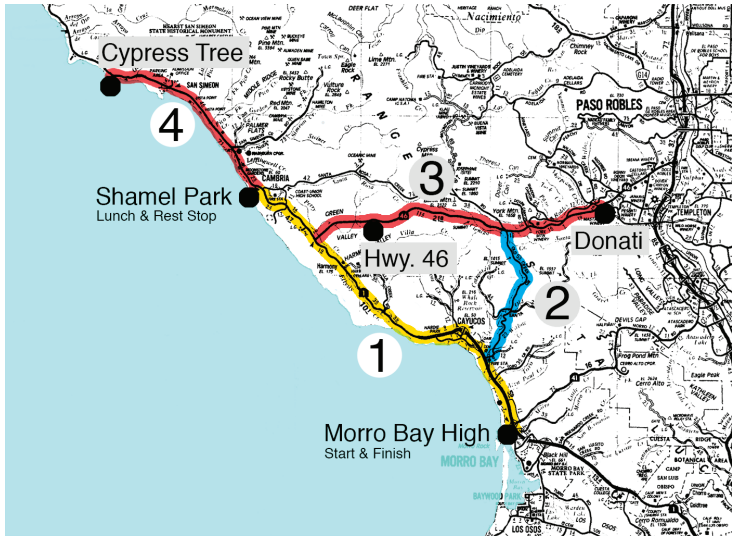

SAG Routes

SAG Routes

Lighthouse SAG Plan

	1	2	3	4	5	6	7	8	9	R	C	
	Morro			Morro						Morro		
7:00	R1-	Morro		R1	Morro							Course Opens
		R1-	Morro	R2	R1	Morro					Morro	
8:00		R3			R2	R1	Morro					Hwy. 46 & Donati Open
			R3		Sweep		R1	Morro				
9:00				R3			R4	R1	Morro			Shamel Park Opens
			Sweep	R3			R4	R1				
10:00					R3			Sweep	R4			Cypress Opens
	Lunch											
11:00	R1	Lunch										
		R1		Lunch								Donati Closes
12:00				R1	Lunch			Lunch		Lunch		
			Lunch		R1			Lunch		Lunch		
1:00			R1			Lunch	Lunch					
2:00	Morro											
		Morro							R1			Cypress Closes
3:00				Morro			R1		Sweep			
					Morro	Morro		R1				Shamel Park Closes
4:00			Morro				Morro					
								Morro				
5:00									Morro	Morro	Morro	Course Closes

Lighthouse SAG Plan

	1	2	3	4	5	6	7	8	9	R	C	
	Morro			Morro						Morro		
7:00	R1-	Morro		R1	Morro							Course Opens
		R1-	Morro	R2	R1	Morro					Morro	
8:00		R3			R2	R1	Morro					Hwy. 46 & Donati Open
			R3		Sweep		R1	Morro				
9:00				R3			R4	R1	Morro			Shamel Park Opens
			Sweep	R3			R4	R1				
10:00					R3			Sweep	R4			Cypress Opens
	Lunch											
11:00	R1	Lunch										
		R1		Lunch								Donati Closes
12:00				R1	Lunch			Lunch		Lunch		
			Lunch		R1			Lunch		Lunch		
1:00			R1			Lunch	Lunch					
2:00	Morro											
		Morro								R1		Cypress Closes
3:00				Morro			R1		Sweep			
					Morro	Morro		R1				Shamel Park Closes
4:00			Morro				Morro					
								Morro				
5:00									Morro	Morro	Morro	Course Closes