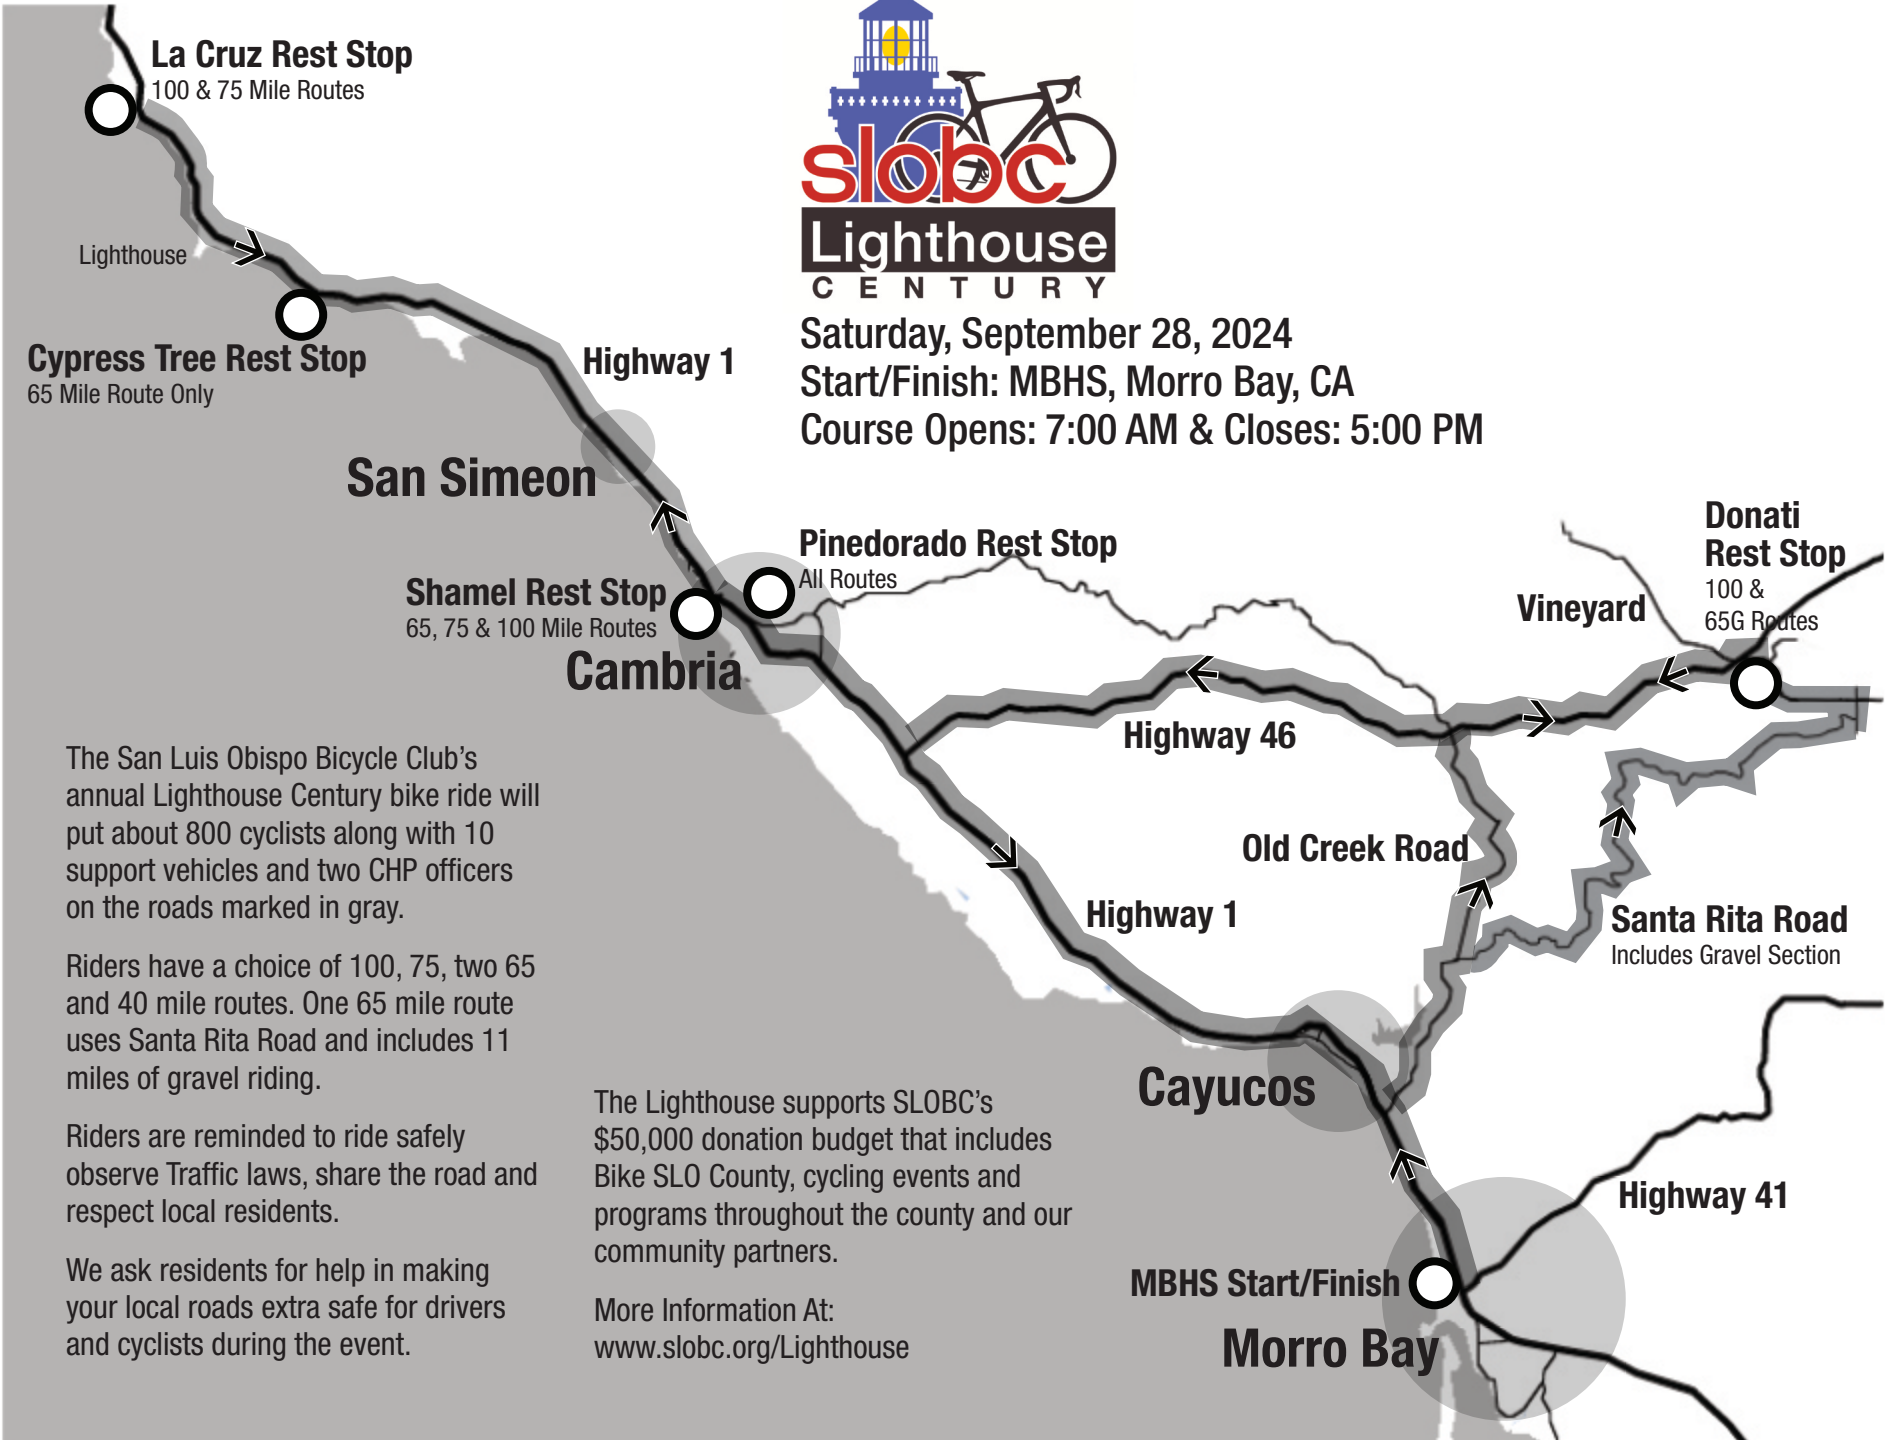

Saturday, September 28, 2024
Start/Finish: MBHS, Morro Bay, CA
Course Opens: 7:00 AM & Closes: 5:00 PM

The San Luis Obispo Bicycle Club's annual Lighthouse Century bike ride will put about 800 cyclists along with 10 support vehicles and two CHP officers on the roads marked in gray.

Riders have a choice of 100, 75, two 65 and 40 mile routes. One 65 mile route uses Santa Rita Road and includes 11 miles of gravel riding.

Riders are reminded to ride safely observe Traffic laws, share the road and respect local residents.

We ask residents for help in making your local roads extra safe for drivers and cyclists during the event.

The Lighthouse supports SLOBC's \$50,000 donation budget that includes Bike SLO County, cycling events and programs throughout the county and our community partners.

More Information At:
www.slobc.org/Lighthouse