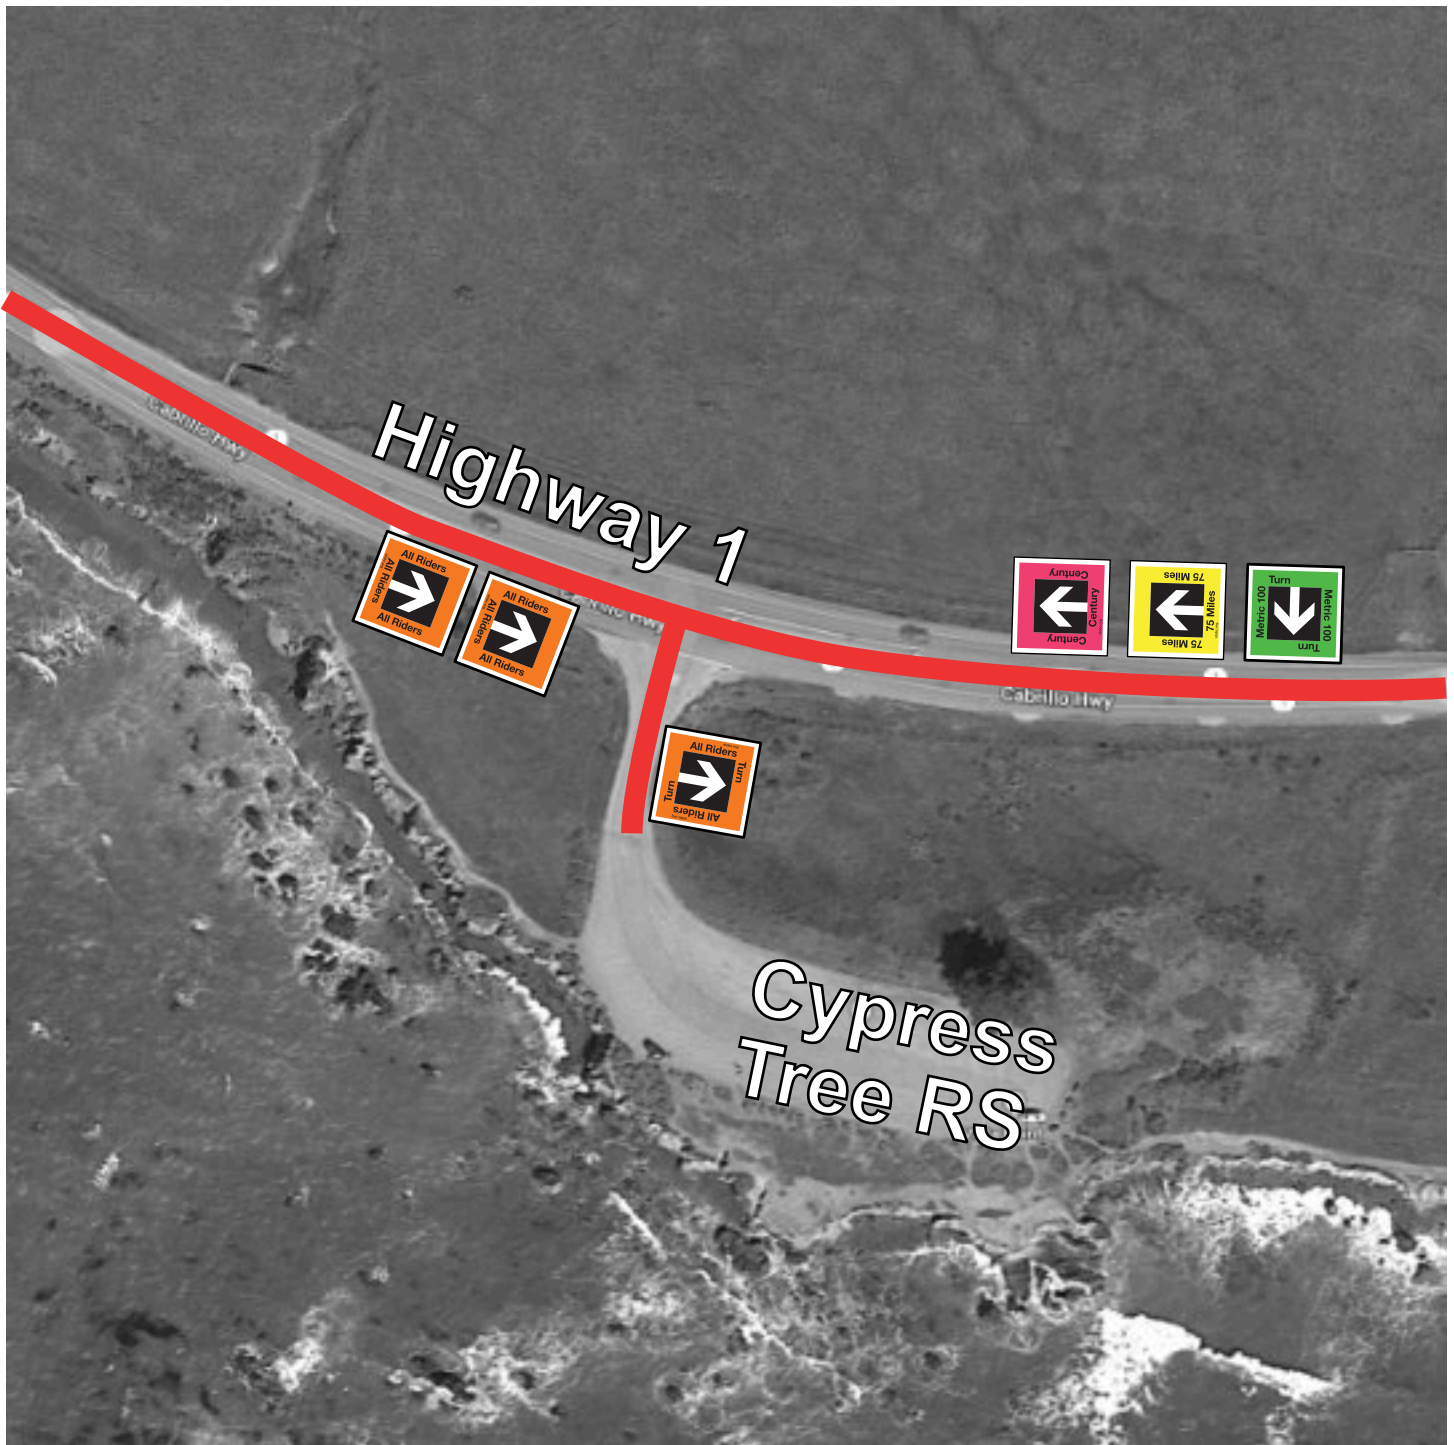

01 Vineyard Drive & Oak View Road

- All Turn - Left Vineyard Dr. Northbound Before Intersection
- Course Marshals Present

02 Donati Rest Stop

- **All Turn - Right** Hwy. 46 Traffic Circle Eastbound Before Vineyard Dr. Intersection
- **All Turn - Right** Hwy. 46 Traffic Circle Westbound Before Hwy. 46. Intersection
- **All Turn - Right** Oak View Road Northbound Before Vineyard Dr. Intersection
- **Rest Stop Turn** Vineyard Drive East Bound Before RS Entrance

Course Marshals Present at Rest Stop Entry

03 Pinedorado Rest Stop

- All Turn Right Highway 1 Northbound Before Intersection
- 65G Turn Left Cambria Dr. Westbound Before Intersection
- 100 Turn Right Cambria Dr. Westbound Before Intersection
- 75 Turn Right Cambria Dr. Westbound Before Intersection
- 65 Turn Right Cambria Dr. Westbound Before Intersection

Use orange route arrows to guide turns into and out of rest stop

Course Marshals Present at Rest Stop

04 Cypress Tree Rest Stop

- **Century Straight** Highway 1 Northbound Before Rest Stop
- **75 Straight** Highway 1 Northbound Before Rest Stop
- **Metric 100 Turn** Highway 1 Northbound Before Rest Stop
- **All Straight** Highway 1 Southbound Before Rest Stop
- **All Turn Right** Cypress Tree Exit Before Hwy. 1

Course Marshals Present

05 La Cruz Rest Stop

- All Turn - Left Highway 1 Northbound Before Turn Lane
- All Turn - Right La Cruz RS Exit Before Hwy. 1

La Cruz Rest Stop Coordinates: 35.704801, -121.304563