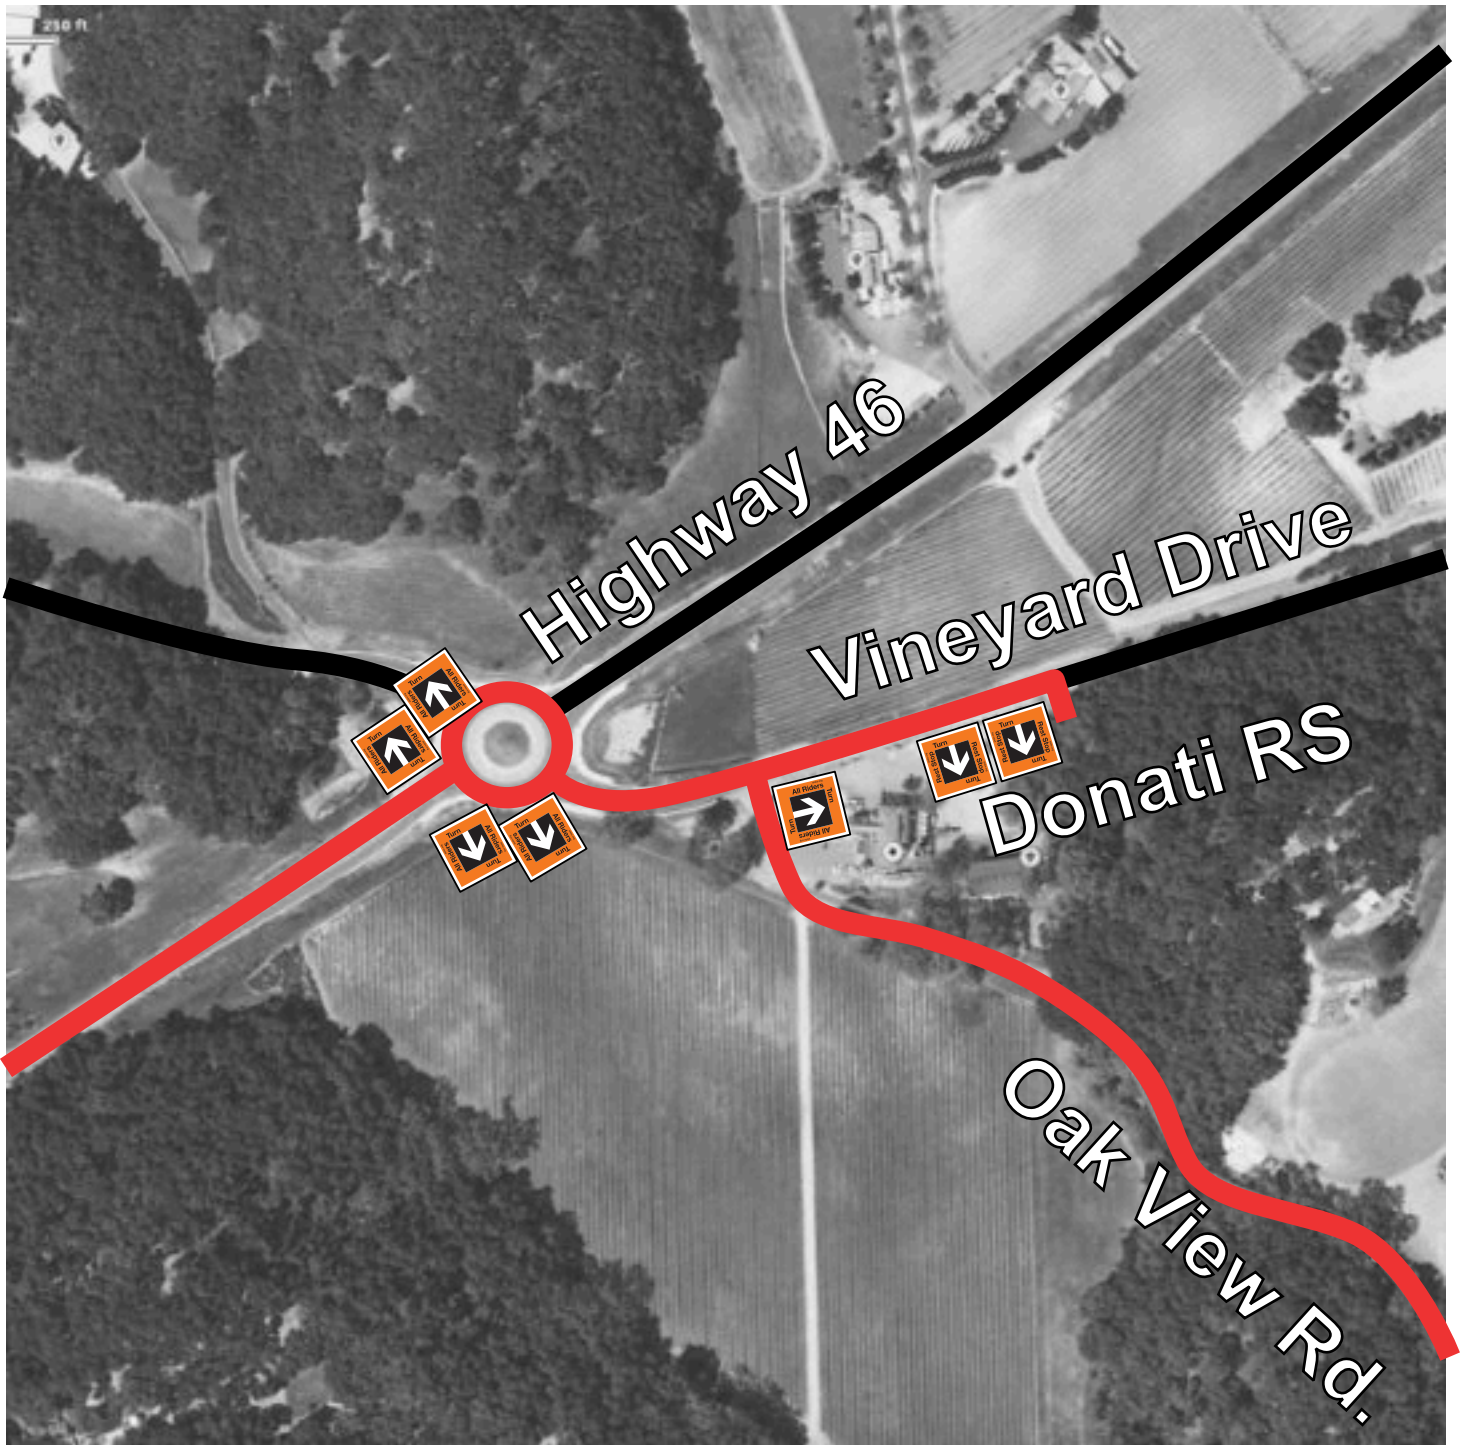

Lighthouse Century Course Marshal Plan

Event Date: Saturday, September 28, 2024

San Luis Obispo Bicycle Club

5/27/24

Course Marshal Time & Intersection Key

- 01 Vineyard Drive & Oak View Road, 8:30 to 10:30 AM
- 02 Donati Rest Stop, 8:30 to 10:30 AM
- 03 Pinedorado Rest Stop, 8:30 AM to 12:30 PM
- 04 Cypress Tree Rest Stop, 10:00 AM to 12:00 PM
- 05 La Cruz Rest Stop, 10:00 AM to 1:30 PM

01 Vineyard Drive & Oak View Road

- All Turn - Left Vineyard Dr. Northbound Before Intersection
- Course Marshals Present

02 Donati Rest Stop

- **All Turn - Right** Hwy. 46 Traffic Circle Eastbound Before Vineyard Dr. Intersection
- **All Turn - Right** Hwy. 46 Traffic Circle Westbound Before Hwy. 46. Intersection
- **All Turn - Right** Oak View Road Northbound Before Vineyard Dr. Intersection
- **Rest Stop Turn** Vineyard Drive East Bound Before RS Entrance

Course Marshals Present at Rest Stop Entry

03 Pinedorado Rest Stop

- All Turn Right Highway 1 Northbound Before Intersection
- 65G Turn Left Cambria Dr. Westbound Before Intersection
- 100 Turn Right Cambria Dr. Westbound Before Intersection
- 75 Turn Right Cambria Dr. Westbound Before Intersection
- 65 Turn Right Cambria Dr. Westbound Before Intersection

Course Marshals Present

05 La Cruz Rest Stop

- All Turn - Left Highway 1 Northbound Before Turn Lane
- All Turn - Right La Cruz RS Exit Before Hwy. 1

La Cruz Rest Stop Coordinates: 35.704801, -121.304563